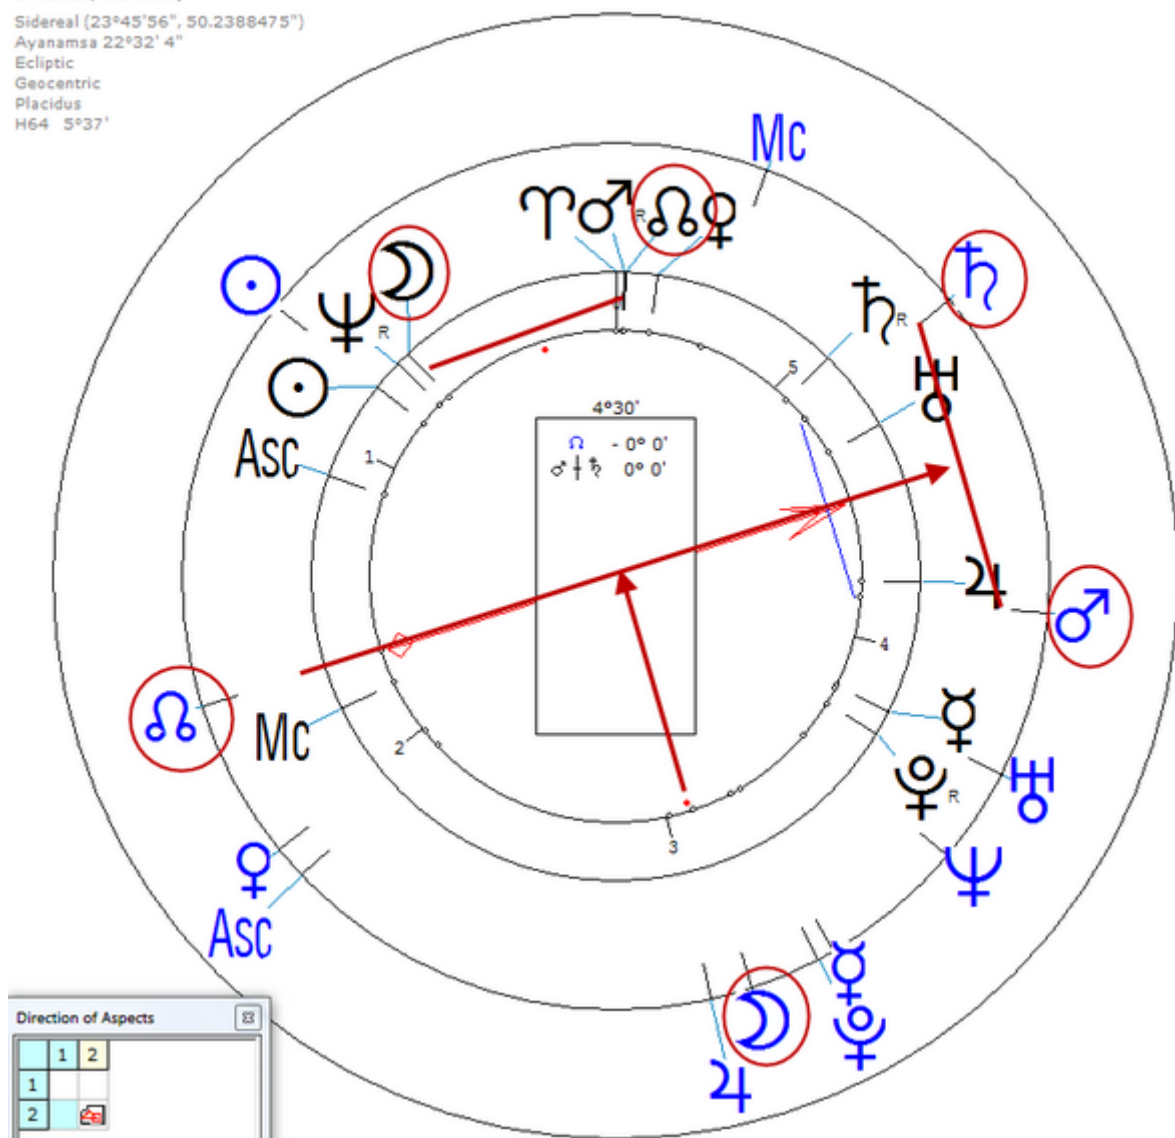

Hoyer, Dore

12 December 1911 at 18:30 (= 6:30 PM)Dresden, Germany, 51n03, 13e44

German dancer and choreographer.

<https://www.astro.com/astro-databank/Hoyer,_Dore>

On 31 December 1967 in Berlin she committed suicide.

Solar Return (Harmonic 64)

Solar $\sigma/\hbar$ = Solar $\delta\delta$ = Solar $\mathcal{D}$ = $\mathcal{D}_n/\delta_n$

Solar ζ/δ = $\sigma_n/\hbar_n$

Hoyer, Dore
12 December 1911 Tue 18:30 (GMT+1) 51n03 13e44
Dresden, Germany
Sidereal (23°45'56", 50.2388475")
Ayanamsa 22°32' 4"
Ecliptic
Geocentric
Placidus
H64 5°37'